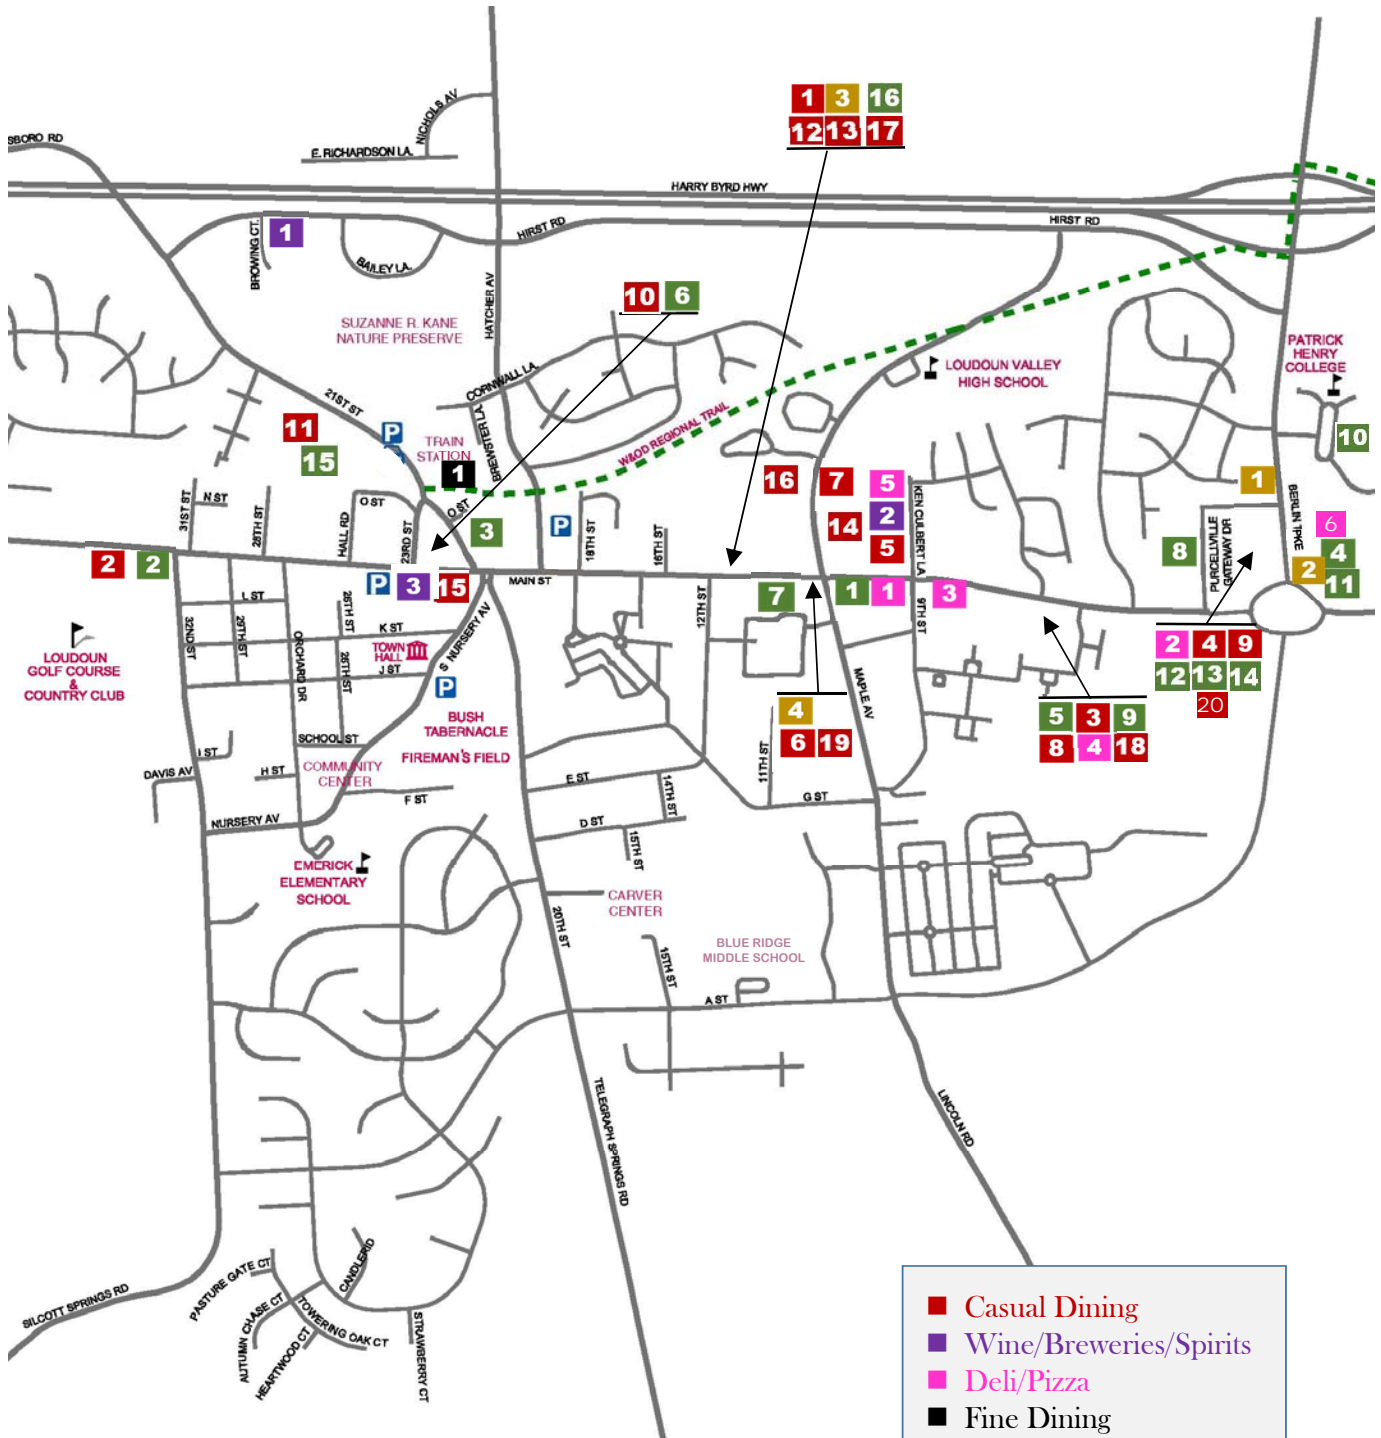

Dining Guide

Restaurants • Packaged Food • Wine, Breweries, & Spirits

- Casual Dining
- Wine/Breweries/Spirits
- Deli/Pizza
- Fine Dining
- Fast Casual
- Specialty/Convenience
- P Public Parking Lots

See reverse side for listings

Specialty/Convenience

- 7-11 East**
700 E. Main Street
540-338-9200
- 7-11 West**
610 W. Main Street
540-338-5031
- Dominion Tea**
148 N. 21st Street
540-999-8327
www.dominiontea.com
Specialty loose leaf tea, tastings
- Dunkin' Donuts**
1200 Wolf Rock Dr.
540-441-3806
www.dunkindonuts.com
- Giant Grocery Store**
1000 E. Main Street
703-443-6360
- Gruto's Soft Serve**
141 W. Main Street
www.grutos.com
Ice Cream (April-October)
- Happy Creek Coffee & Tea**
550 E. Main Street
540-660-2133
www.happycreekcoffee.com
Coffee, tea and gluten-free baked goods
- Harris Teeter**
105 Purcellville Gateway Drive
540-338-8995
Subs, pasta, food & salad bar
- Market Street Coffee Shop**
1020 E. Main Street, Suite I
540-338-6960
www.marketstreetcoffeeshops.com
Coffee, lattes, espresso
- Patrick Henry College Coffee Shop**
10 Patrick Henry Circle
Located in the Barbara Hodel Center Lobby
Limited hours - www.phc.edu/coffee-house
- 7-11 at Catoctin Corner**
1230 Wolf Rock Drive
540-441-3643
- Starbucks Coffee**
140-A Purcellville Gateway Drive
540-338-5674
- Starbucks Coffee**
Located inside the Harris Teeter
105 Purcellville Gateway Drive
- Sweet Frog**
100-E Purcellville Gateway Drive
540-751-9565
www.sweetfrog yogurt.com
Premium Frozen Yogurt
- Tipped Cow Creamery**
251 N. 21st Street
540-751-9425
www.tippedcowcreamery.com
- Veloville USA (Bicycles & Coffee)**
609 E. Main Street, Unit O
540-216-2453
www.velovilleusa.com