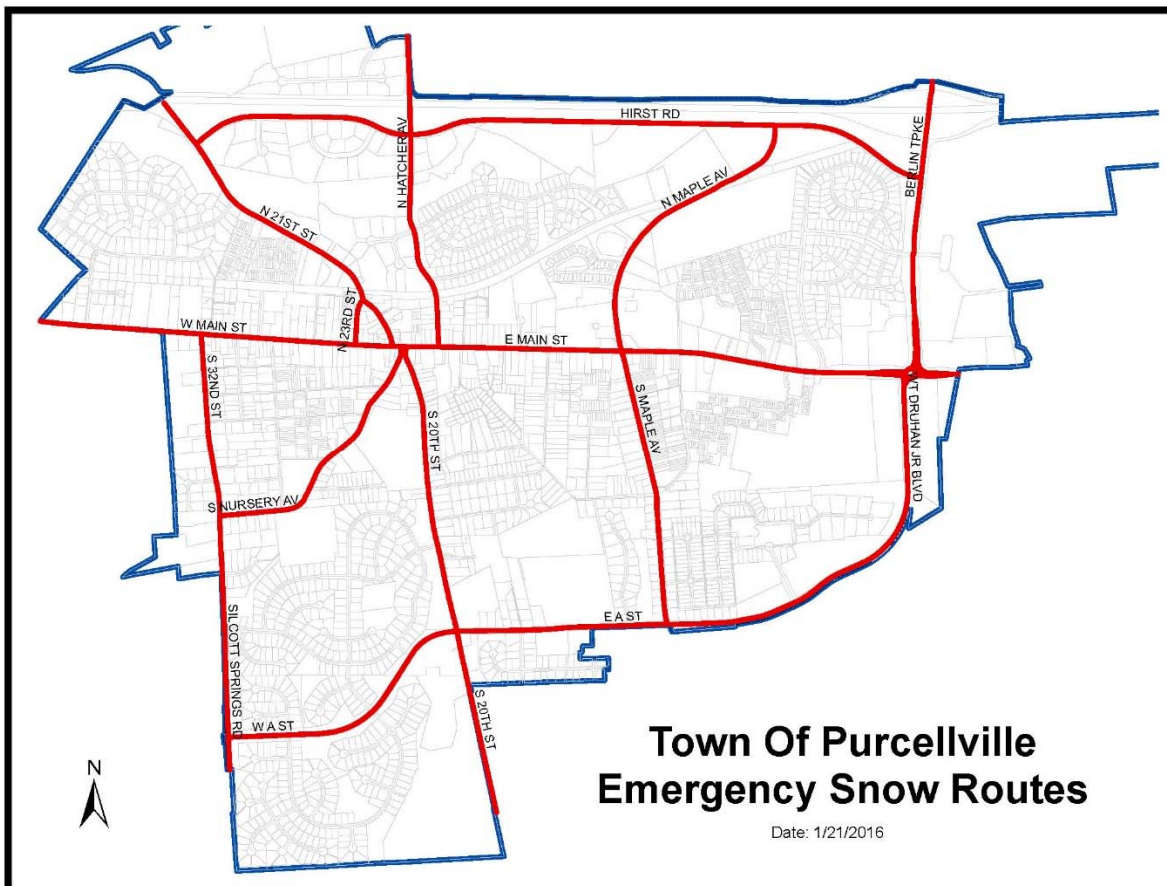

As a result of this Declaration of Local Emergency, no vehicles may be parked or otherwise impede traffic along the Emergency Snow Routes within the Town. A map of the Emergency Snow Routes is copied below.

Additional information can be found by visiting: <http://www.purcellvilleva.gov/snow> and at the Town's Facebook page at: <http://www.facebook.com/PurcellvilleVA>

The Town of Purcellville, Virginia

Purcellville is an award-winning town of nearly 8,300 residents located in Loudoun County, approximately 40 miles west of Washington, DC. It has been honored for its green initiatives, most recently with the prestigious Siemens Sustainability Award for Small Communities. The Town has an elected Mayor and six Town Council members. Once a stop along the W&OD rail line, Purcellville has maintained its historic old-town feel through the restoration and maintenance of its many downtown structures, reflecting the Victorian architecture popular during the early 1900s. Today, Purcellville is the economic hub of western Loudoun County and a popular weekend destination for antiquing, entertainment, farmer's markets, wineries, breweries, distilleries and restaurants. More info at www.purcellvilleva.gov.