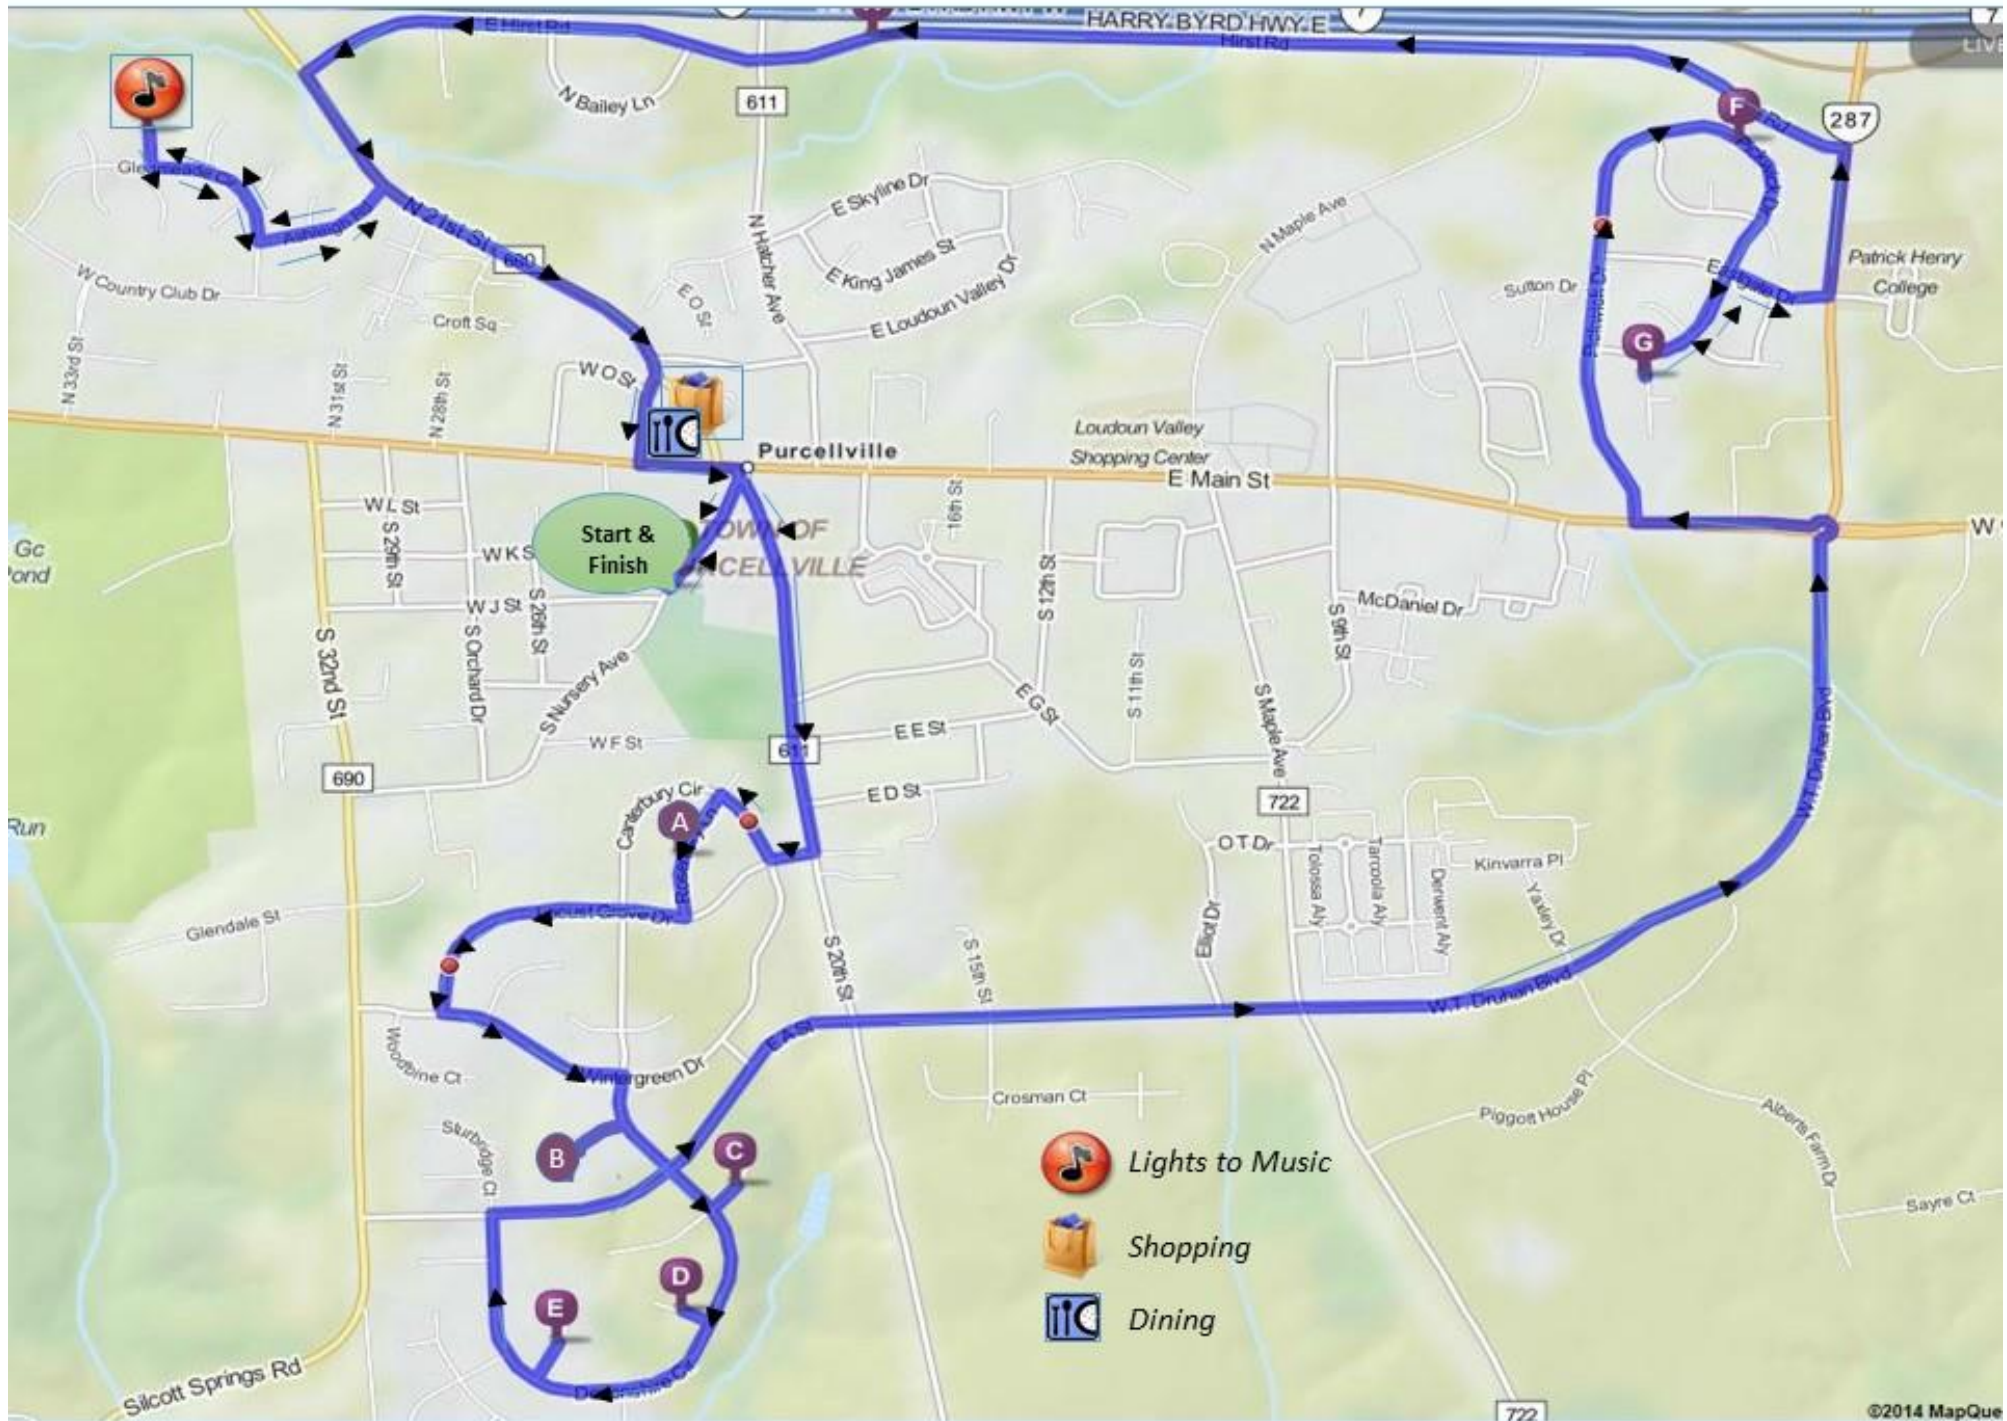

AN OLD-FASHIONED
CHRISTMAS
 IN
Purcellville

Passenger Pickup is @ Fireman's Field Main Gate

Route Starts - Exit East Side of Fireman's Field

Turn RIGHT on to 20th St.

Turn RIGHT on to LOCUST GROVE DR

Turn RIGHT on CANTERBURY CIR

Exit Traffic Circle at 9 o'clock on to MAIN ST

Turn RIGHT on to PICKWICK DR

Continue on PICKWICK DR crossing EASTGATE DR twice

STOP at ALDERSHOT PL

Turn RIGHT on to PICKWICK DR

Turn RIGHT on to EASTGATE DR

Turn LEFT on to GLENMEADE CIR

Turn LEFT on to ASHLEIGH RD (no stop sign)

Turn RIGHT on to 21st STREET

Turn LEFT (at stop light) on to MAIN ST

Turn RIGHT on to 20th ST

Veer RIGHT on to NURSERY AVE

Turn LEFT at second entrance to Fireman's Field parking lot

Finish @ Fireman's Field Main Gat

Start & Finish

-  Lights to Music
-  Shopping
-  Dining